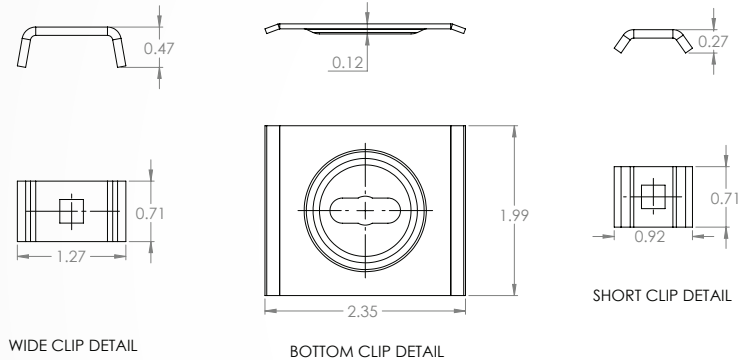

EAGLE BASKET CONNECTOR HARDWARE

- CH1**
- Includes EG-CBN, Wide Clip, Short Clip
 - Sold in packs of 10
 - Standard finish is electro-galvanized (EG)

- CH2**
- Includes EG-CBN, Wide Clip, Bottom Clip
 - Sold in packs of 10
 - Standard finish is electro-galvanized (EG)

- CH3**
- Includes EG-CBN, Short Clip
 - Sold in packs of 10
 - Standard finish is electro-galvanized (EG)

- EG-CBN**
- Includes EG-CBN Bolt, EG-CBN Nut
 - Sold in packs of 10
 - Standard finish is electro-galvanized (EG)