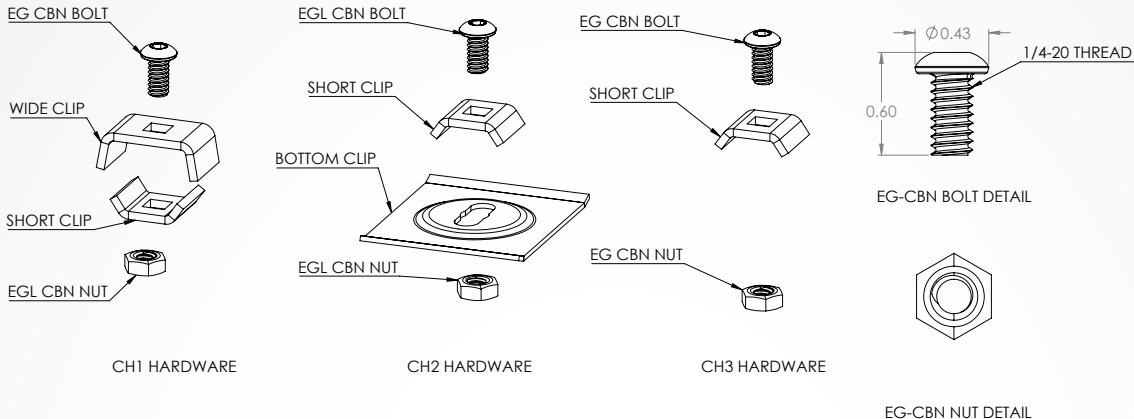

EAGLE BASKET CONNECTOR HARDWARE

- CH1**
- Includes EG-CBN, Wide Clip, Short Clip
 - Sold in packs of 10
 - Standard finish is electro-galvanized (EG)

- CH2**
- Includes EG-CBN, Wide Clip, Bottom Clip
 - Sold in packs of 10
 - Standard finish is electro-galvanized (EG)

- CH3**
- Includes EG-CBN, Short Clip
 - Sold in packs of 10
 - Standard finish is electro-galvanized (EG)

- EG-CBN**
- Includes EG-CBN Bolt, EG-CBN Nut
 - Sold in packs of 10
 - Standard finish is electro-galvanized (EG)