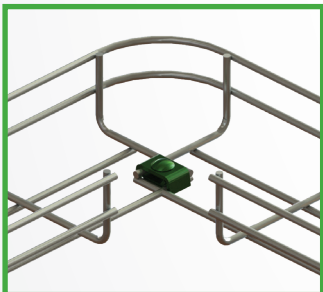

EAGLE BASKET CONNECTOR HARDWARE

- CH1**
- Includes EG-CBN, Wide Clip, Short Clip
 - Sold in packs of 10
 - Standard finish is electro-galvanized (EG)

- CH2**
- Includes EG-CBN, Wide Clip, Bottom Clip
 - Sold in packs of 10
 - Standard finish is electro-galvanized (EG)

- CH3**
- Includes EG-CBN, Short Clip
 - Sold in packs of 10
 - Standard finish is electro-galvanized (EG)

- EG-CBN**
- Includes EG-CBN Bolt, EG-CBN Nut
 - Sold in packs of 10
 - Standard finish is electro-galvanized (EG)